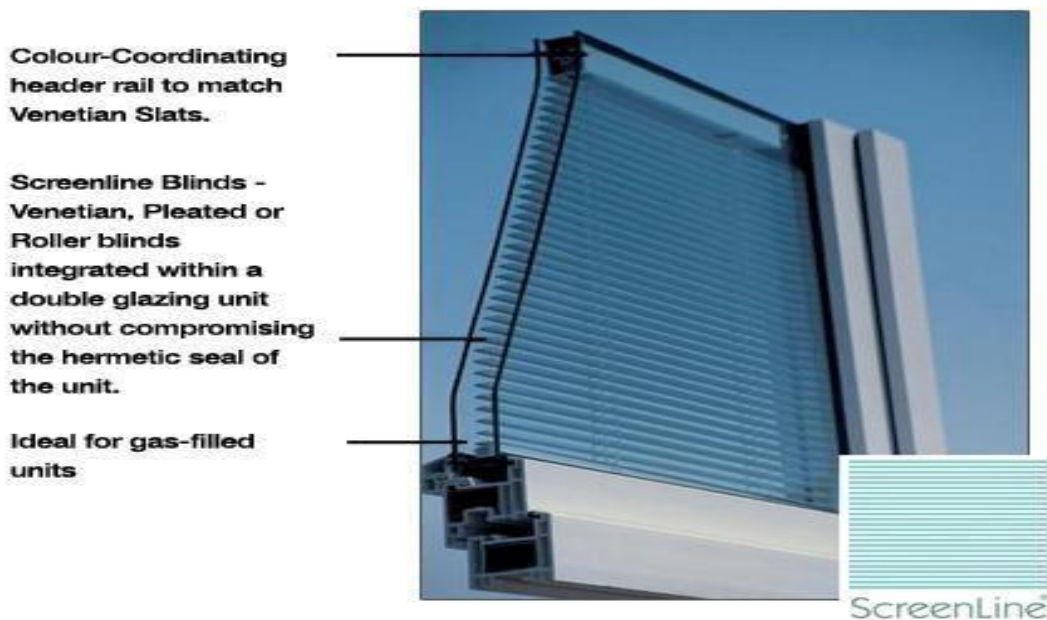

TREFOREST GLASS

Treforest Glass Manufacture Integrated Blinds in sealed Units using Pellini Screenline Blinds, sourced from Italy – The Best Manufacturer of Blinds in the World

There is a definite buzz about integrated blinds, particularly in conservatories and bifolding doors. They don't get damp, dusty or dirty and they can't be abused by little hands or paws.

There are many advantages to integrated blinds which might not be obvious on firstlook, for example they can offer an improvement in acoustics and additional privacy due to the edge-to-edge slats.

Treforest Glass is the trading name of Glass World (Cardiff) Limited
Unit B Parc Eirin, Tonyrefail, CF39 8WW
Telephone: 01443 841313 Fax: 01443 841221 www.treforestglass.co.uk
enquiries@treforestglass.co.uk
Company Reg. No. 3020644 VAT No. 655587003