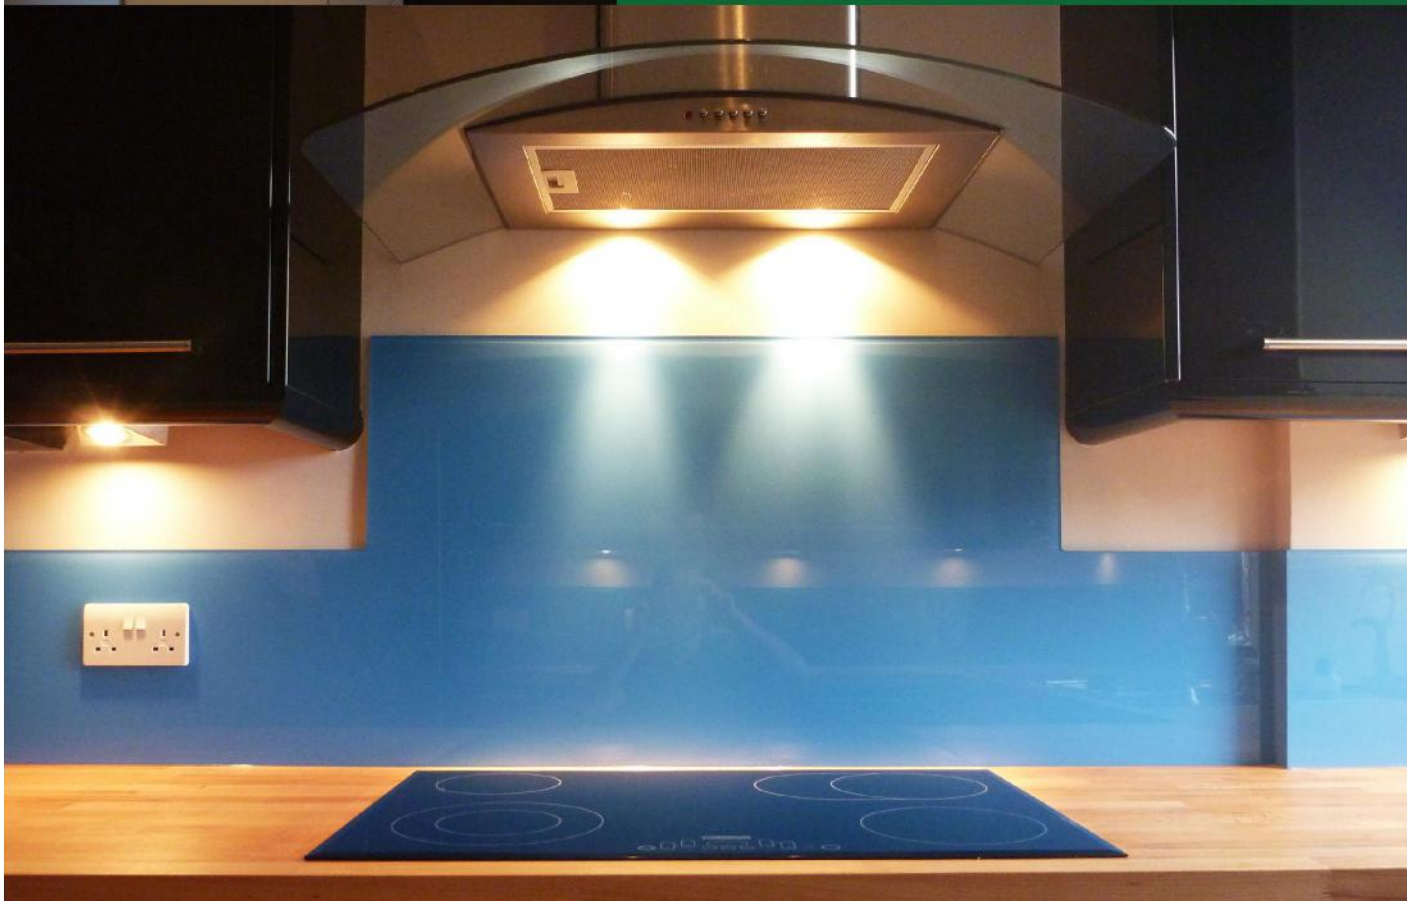

Our Splashbacks can be painted to any RAL colour you need to match with the colour scheme of your kitchen or bathroom

Modern and stylish look

Highly stain resistant

Very clean and hygienic

TREFOREST GLASS